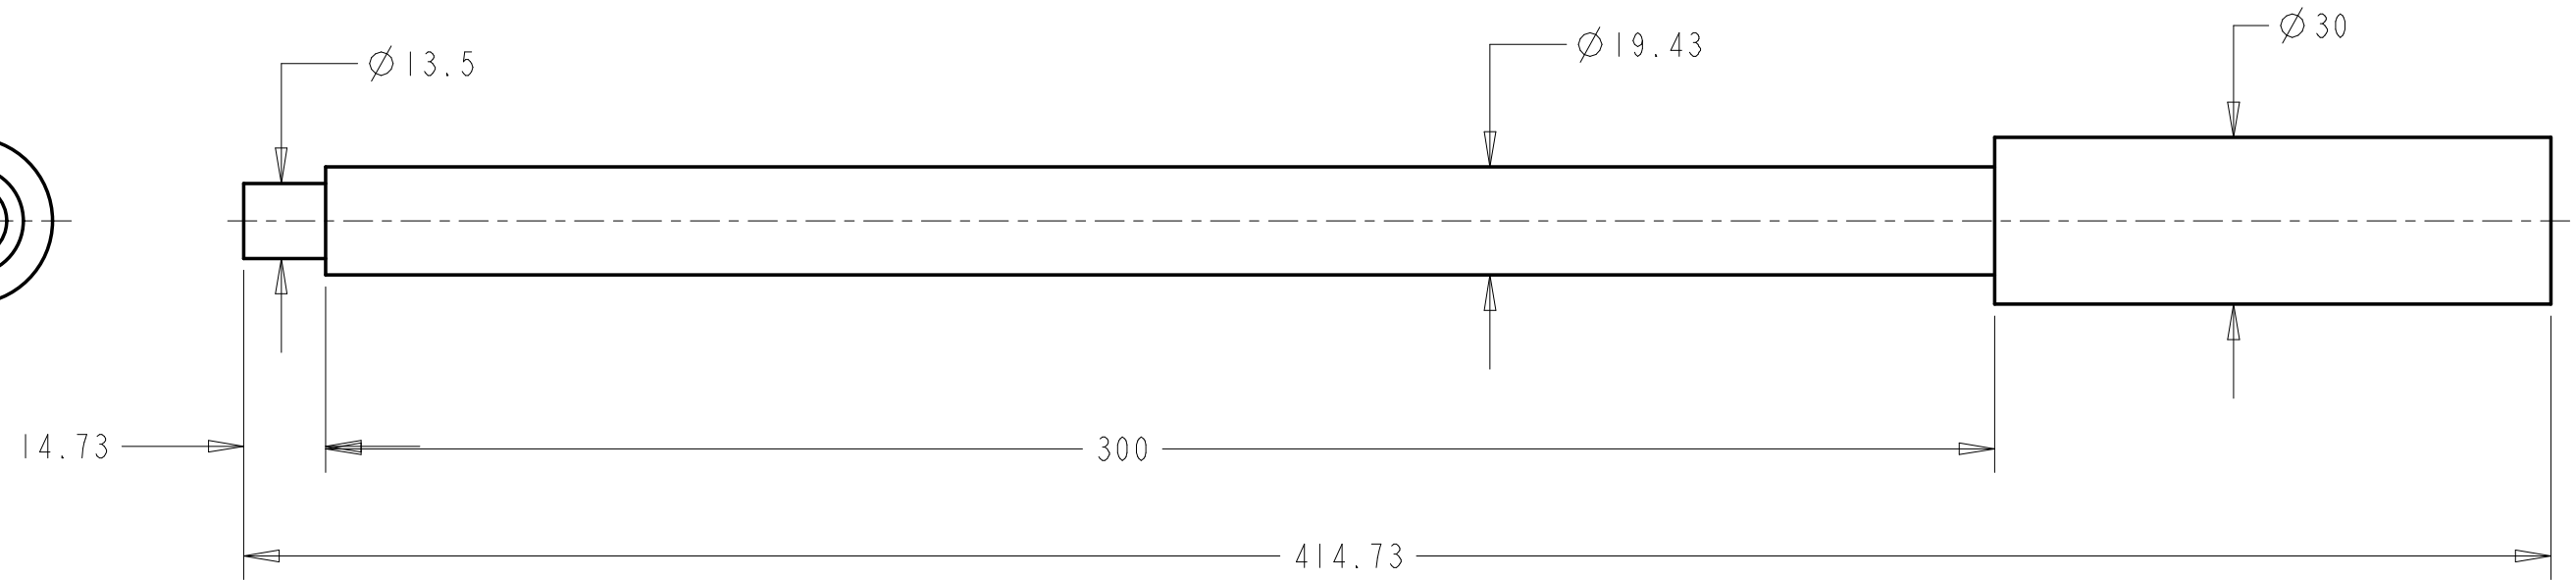

SCALE 0.250

ALL DIMENSIONS ARE IN MM

	996 SWINGARM TOOL		